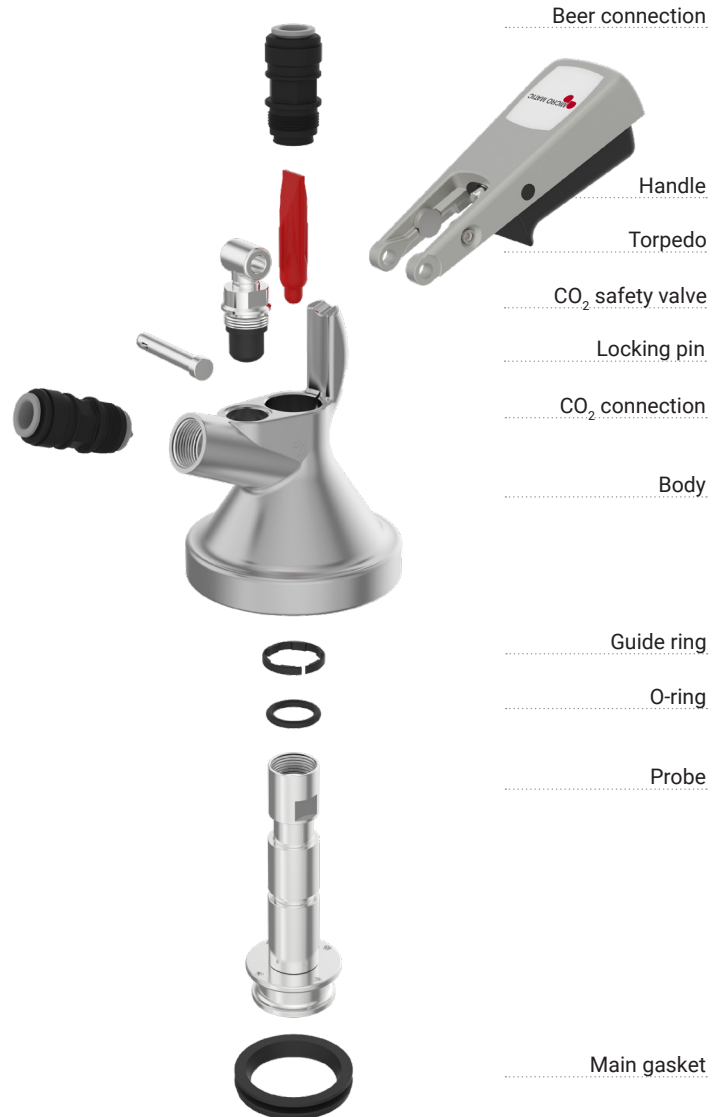

SAFETY COUPLERS

G-SYSTEM

PARTS

HIGHLIGHTS

- Single O-ring construction
- Unrestricted CO₂ flow
- Degassing / anti splash handling
- Full range of hygienic connections
- Handle with wheels